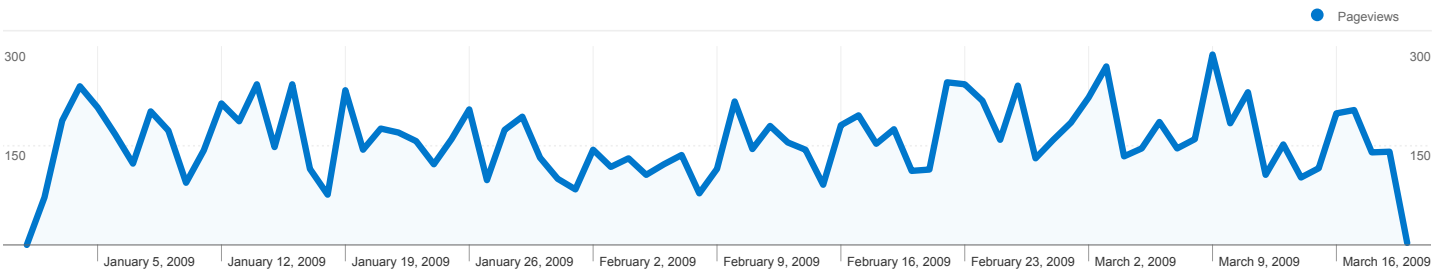

3,334 visits came from 15 countries/territories

Site Usage

Visits	Pages/Visit	Avg. Time on Site	% New Visits	Bounce Rate	
3,334 % of Site Total: 100.00%	3.75 Site Avg: 3.75 (0.00%)	00:02:04 Site Avg: 00:02:04 (0.00%)	80.71% Site Avg: 80.71% (0.00%)	23.34% Site Avg: 23.34% (0.00%)	
Country/Territory	Visits	Pages/Visit	Avg. Time on Site	% New Visits	Bounce Rate
United States	3,301	3.76	00:02:05	80.55%	23.08%
Canada	10	3.20	00:01:15	100.00%	40.00%
United Kingdom	7	2.14	00:00:25	100.00%	28.57%
Poland	2	8.00	00:02:04	100.00%	50.00%
Netherlands	2	1.50	00:00:15	50.00%	50.00%
India	2	2.00	00:00:44	100.00%	0.00%
Germany	2	1.00	00:00:00	100.00%	100.00%
Philippines	1	1.00	00:00:00	100.00%	100.00%
Australia	1	2.00	00:00:18	100.00%	0.00%
Japan	1	5.00	00:04:39	100.00%	0.00%

Pages on this site were viewed a total of 12,512 times

 **12,512** Pageviews

 **8,679** Unique Views

 **23.34%** Bounce Rate

Top Content

Pages	Pageviews	% Pageviews
/	4,808	38.43%
/meeting_information.html	2,185	17.46%
/district_10.html	1,280	10.23%
/links.html	476	3.80%
/index.html	447	3.57%