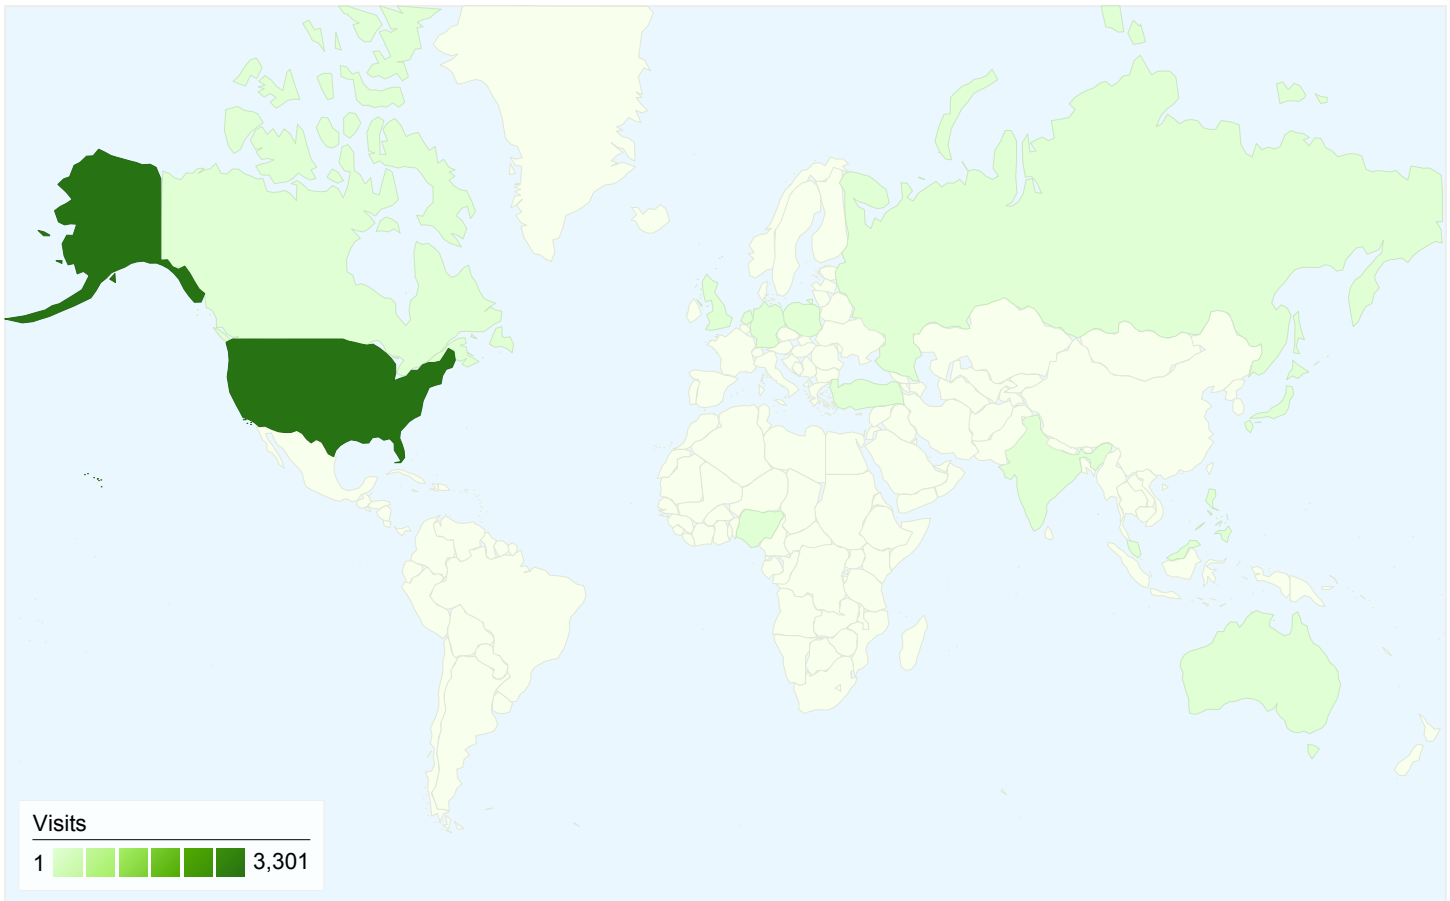

All traffic sources sent a total of 3,334 visits

 **9.75% Direct Traffic**

 **86.41% Referring Sites**

 **3.84% Search Engines**

- **Referring Sites**
2,881.00 (86.41%)
- **Direct Traffic**
325.00 (9.75%)
- **Search Engines**
128.00 (3.84%)

3,334 visits came from 15 countries/territories

Site Usage

Visits	Pages/Visit	Avg. Time on Site	% New Visits	Bounce Rate	
3,334 % of Site Total: 100.00%	3.75 Site Avg: 3.75 (0.00%)	00:02:04 Site Avg: 00:02:04 (0.00%)	80.71% Site Avg: 80.71% (0.00%)	23.34% Site Avg: 23.34% (0.00%)	
Country/Territory	Visits	Pages/Visit	Avg. Time on Site	% New Visits	Bounce Rate
United States	3,301	3.76	00:02:05	80.55%	23.08%
Canada	10	3.20	00:01:15	100.00%	40.00%
United Kingdom	7	2.14	00:00:25	100.00%	28.57%
Poland	2	8.00	00:02:04	100.00%	50.00%
Netherlands	2	1.50	00:00:15	50.00%	50.00%
India	2	2.00	00:00:44	100.00%	0.00%
Germany	2	1.00	00:00:00	100.00%	100.00%
Philippines	1	1.00	00:00:00	100.00%	100.00%
Australia	1	2.00	00:00:18	100.00%	0.00%
Japan	1	5.00	00:04:39	100.00%	0.00%