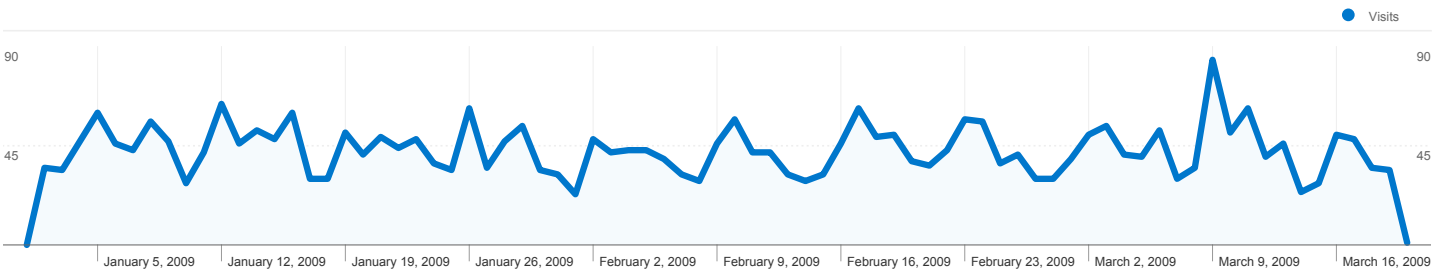

Site Usage

3,334 Visits

23.34% Bounce Rate

12,512 Pageviews

00:02:04 Avg. Time on Site

3.75 Pages/Visit

80.71% % New Visits