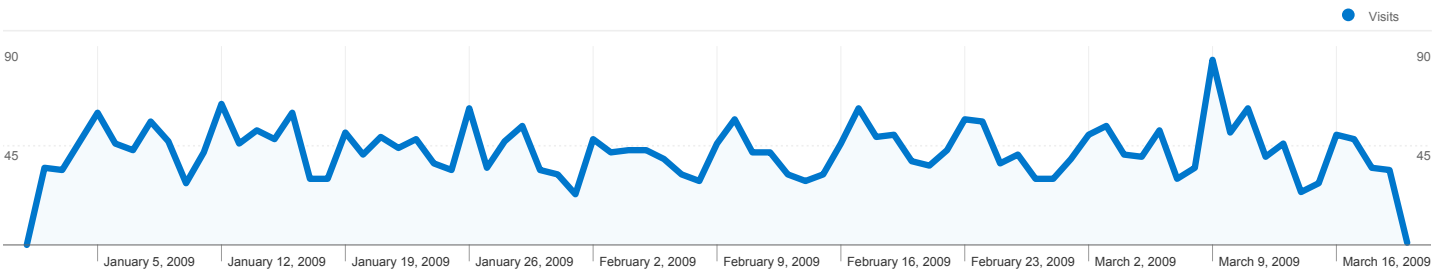

All traffic sources sent a total of 3,334 visits

9.75% Direct Traffic

86.41% Referring Sites

3.84% Search Engines

- **Referring Sites**
  2,881.00 (86.41%)
- **Direct Traffic**
  325.00 (9.75%)
- **Search Engines**
  128.00 (3.84%)

Top Traffic Sources

Sources	Visits	% visits	Keywords	Visits	% visits
al-anon.alateen.org (referral)	1,557	46.70%	nynafg.com	19	14.84%
al-anonfamilygroups.org	712	21.36%	nynafg	6	4.69%
(direct) ((none))	325	9.75%	new york north	5	3.91%
al-anon.org (referral)	310	9.30%	new york north afg	4	3.12%
google (organic)	74	2.22%	nyn afg	3	2.34%