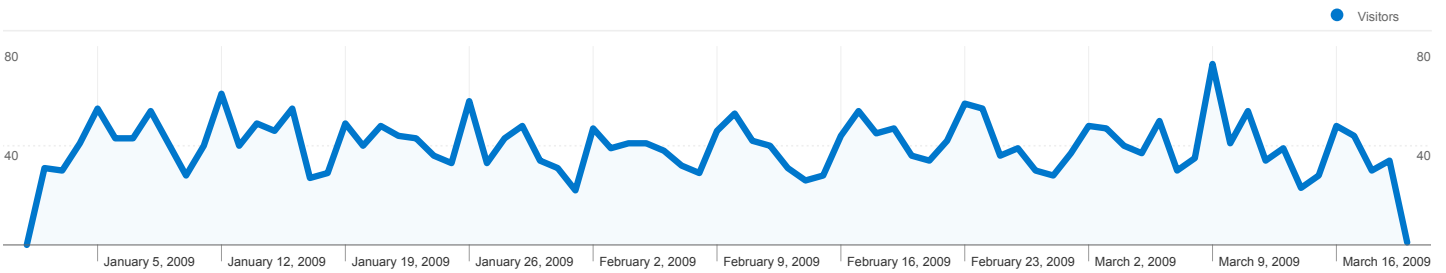

 **3.75** Pages/Visit

 **80.71%** % New Visits

Visitors Overview

Visitors
2,691

Map Overlay world

Traffic Sources Overview

- **Referring Sites**
2,881.00 (86.41%)
- **Direct Traffic**
325.00 (9.75%)
- **Search Engines**
128.00 (3.84%)

2,691 people visited this site

3,334 Visits

2,691 Absolute Unique Visitors

12,512 Pageviews

3.75 Average Pageviews

00:02:04 Time on Site

23.34% Bounce Rate

80.71% New Visits