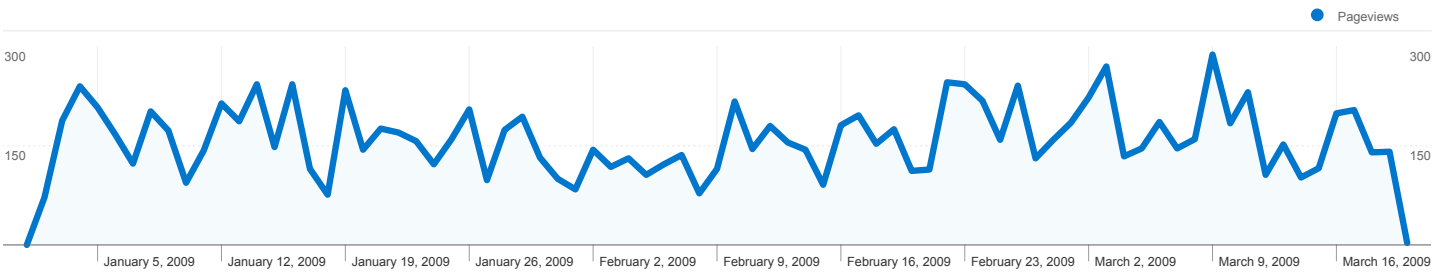

Pages on this site were viewed a total of 12,512 times

 **12,512 Pageviews**

 **8,679 Unique Views**

 **23.34% Bounce Rate**

Top Content

Pages	Pageviews	% Pageviews
/	4,808	38.43%
/meeting_information.html	2,185	17.46%
/district_10.html	1,280	10.23%
/links.html	476	3.80%
/index.html	447	3.57%