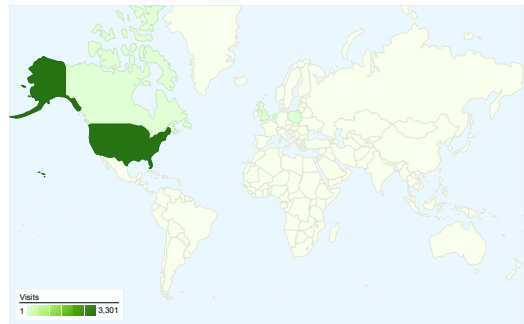

Mel

Attachments:

- Desk top summary of website
- Top Content of pages viewed
- NY State traffic

Site Usage

 **3,334** Visits

 **23.34%** Bounce Rate

 **12,512** Pageviews

 **00:02:04** Avg. Time on Site

 **3.75** Pages/Visit

 **80.71%** % New Visits

Visitors Overview

Visitors
2,691

Map Overlay world

Traffic Sources Overview

- **Referring Sites**
2,881.00 (86.41%)
- **Direct Traffic**
325.00 (9.75%)
- **Search Engines**
128.00 (3.84%)

2,691 people visited this site

3,334 Visits

2,691 Absolute Unique Visitors

12,512 Pageviews

3.75 Average Pageviews

00:02:04 Time on Site

23.34% Bounce Rate

80.71% New Visits

3,334 visits came from 15 countries/territories

Site Usage

Visits	Pages/Visit	Avg. Time on Site	% New Visits	Bounce Rate	
3,334 % of Site Total: 100.00%	3.75 Site Avg: 3.75 (0.00%)	00:02:04 Site Avg: 00:02:04 (0.00%)	80.71% Site Avg: 80.71% (0.00%)	23.34% Site Avg: 23.34% (0.00%)	
Country/Territory	Visits	Pages/Visit	Avg. Time on Site	% New Visits	Bounce Rate
United States	3,301	3.76	00:02:05	80.55%	23.08%
Canada	10	3.20	00:01:15	100.00%	40.00%
United Kingdom	7	2.14	00:00:25	100.00%	28.57%
Poland	2	8.00	00:02:04	100.00%	50.00%
Netherlands	2	1.50	00:00:15	50.00%	50.00%
India	2	2.00	00:00:44	100.00%	0.00%
Germany	2	1.00	00:00:00	100.00%	100.00%
Philippines	1	1.00	00:00:00	100.00%	100.00%
Australia	1	2.00	00:00:18	100.00%	0.00%
Japan	1	5.00	00:04:39	100.00%	0.00%