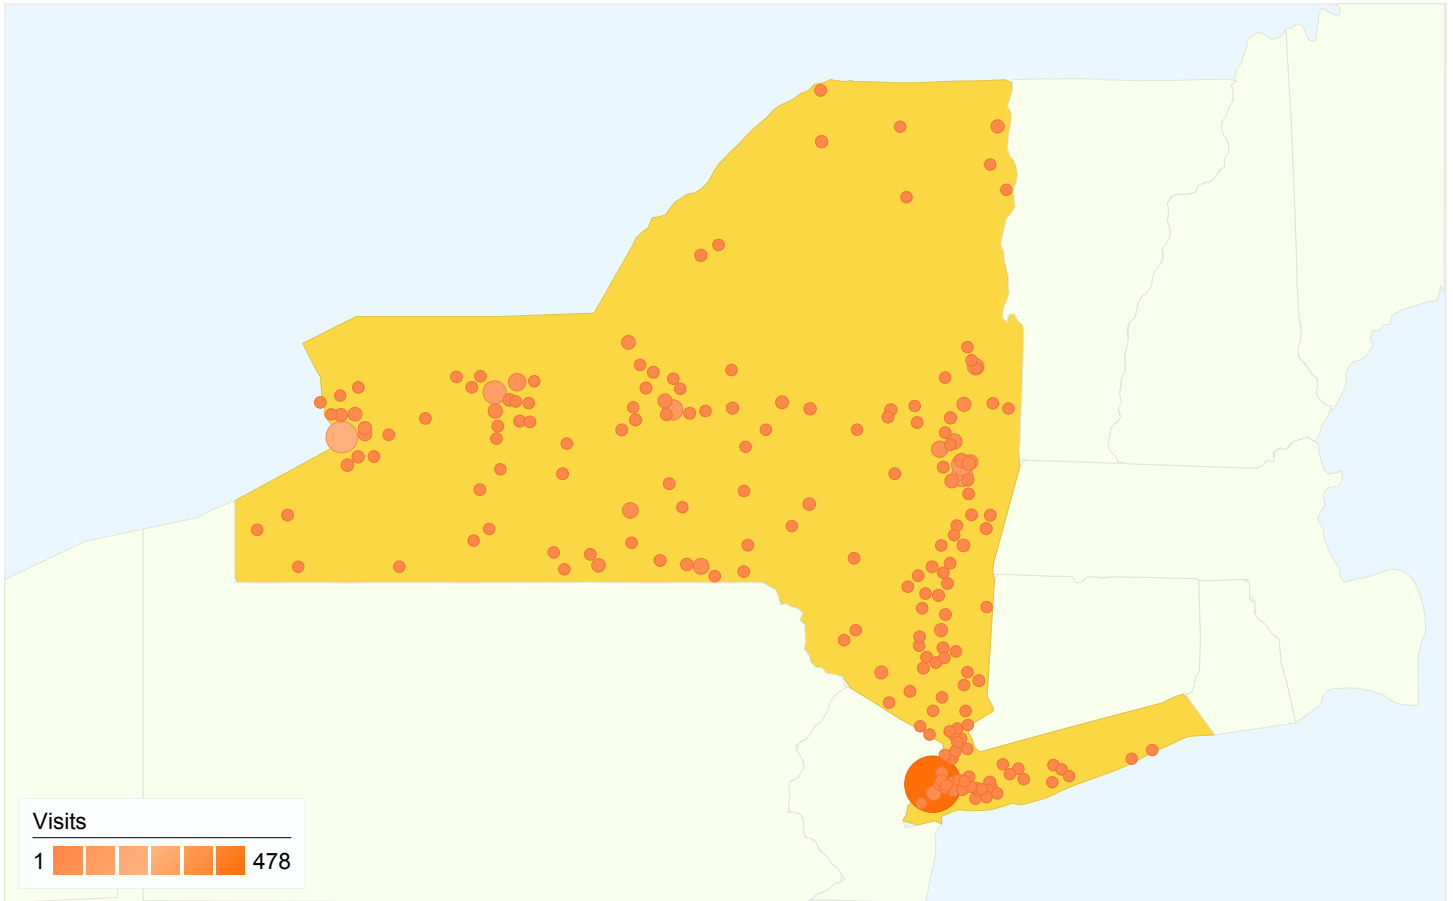

This state sent 2,975 visits via 373 cities

Site Usage

Visits	Pages/Visit	Avg. Time on Site	% New Visits	Bounce Rate	
2,975 % of Site Total: 89.26%	3.81 Site Avg: 3.75 (1.63%)	00:02:07 Site Avg: 00:02:04 (2.61%)	79.70% Site Avg: 80.71% (-1.25%)	22.99% Site Avg: 23.34% (-1.50%)	
City	Visits	Pages/Visit	Avg. Time on Site	% New Visits	Bounce Rate
New York	478	2.99	00:01:15	87.66%	38.49%
Buffalo	215	3.28	00:01:43	77.67%	23.72%
Rochester	127	4.37	00:02:45	68.50%	10.24%
Albany	109	2.94	00:01:23	87.16%	17.43%
Newtonville	104	2.72	00:00:59	84.62%	19.23%
Syracuse	98	4.37	00:01:43	70.41%	14.29%
Webster	67	4.13	00:04:12	16.42%	17.91%
Glens Falls	56	4.75	00:03:02	51.79%	1.79%
Schenectady	54	3.96	00:02:03	77.78%	16.67%