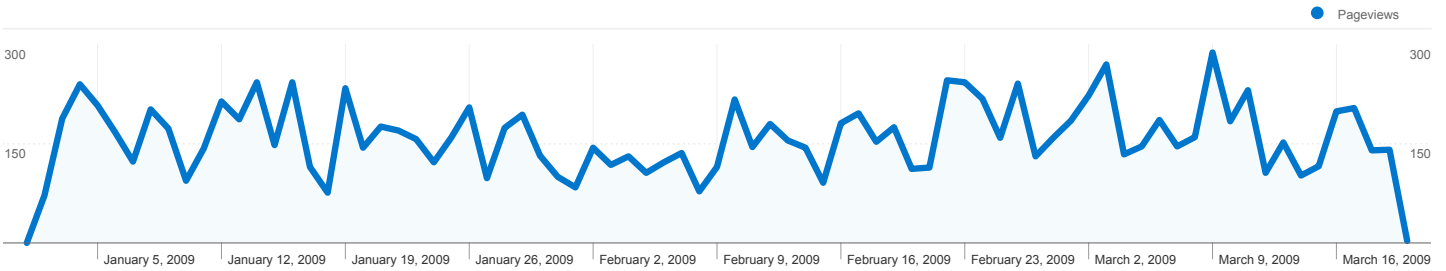

Top Traffic Sources

Sources	Visits	% visits	Keywords	Visits	% visits
al-anon.alateen.org (referral)	1,557	46.70%	nynafg.com	19	14.84%
al-anonfamilygroups.org	712	21.36%	nynafg	6	4.69%
(direct) ((none))	325	9.75%	new york north	5	3.91%
al-anon.org (referral)	310	9.30%	new york north afg	4	3.12%
google (organic)	74	2.22%	nyn afg	3	2.34%

3,334 visits came from 15 countries/territories

Site Usage

Visits	Pages/Visit	Avg. Time on Site	% New Visits	Bounce Rate	
3,334 % of Site Total: 100.00%	3.75 Site Avg: 3.75 (0.00%)	00:02:04 Site Avg: 00:02:04 (0.00%)	80.71% Site Avg: 80.71% (0.00%)	23.34% Site Avg: 23.34% (0.00%)	
Country/Territory	Visits	Pages/Visit	Avg. Time on Site	% New Visits	Bounce Rate
United States	3,301	3.76	00:02:05	80.55%	23.08%
Canada	10	3.20	00:01:15	100.00%	40.00%
United Kingdom	7	2.14	00:00:25	100.00%	28.57%
Poland	2	8.00	00:02:04	100.00%	50.00%
Netherlands	2	1.50	00:00:15	50.00%	50.00%
India	2	2.00	00:00:44	100.00%	0.00%
Germany	2	1.00	00:00:00	100.00%	100.00%
Philippines	1	1.00	00:00:00	100.00%	100.00%
Australia	1	2.00	00:00:18	100.00%	0.00%
Japan	1	5.00	00:04:39	100.00%	0.00%