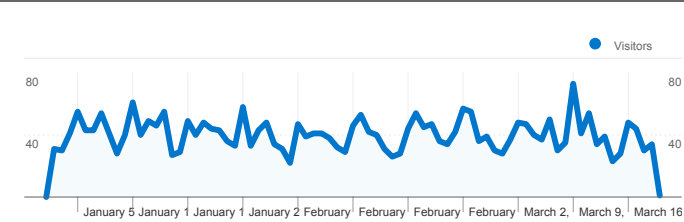

Visitors Overview

Visitors
2,691